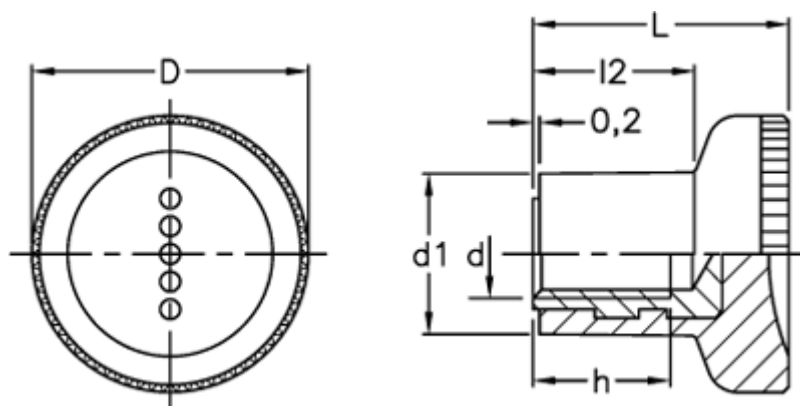

Data Sheet

Article number: 23052421112
Description: E+G Knurled knob
EKK.21-B M4-C2

Measures

D = 21
d1 = 12.5
d 6H = M4
h = 10
L = 18.0
l2 = 10.5